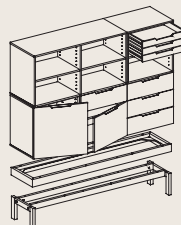

96x37x2 cm
37.8x14.6x0.8"

60014

144x37x2 cm
56.7x14.6x0.8"

Step 1

Choose modules and fronts

Step 2

Choose plinth or legs
(Wall mounting is possible for all modules)

Step 3

Choose top panel,
trays, shelves or LED lighting
(optional)

Your bookcase