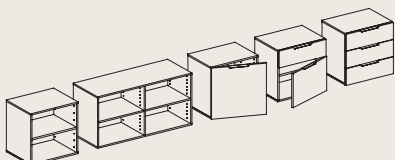

96x37x2 cm
37.8x14.6x0.8"

60014

144x37x2 cm
56.7x14.6x0.8"

Step 1

Choose modules and fronts

Step 2

Choose plinth or legs
(Wall mounting is possible for all modules)

Step 3

Choose top panel,
trays, shelves or LED lighting
(optional)

Your bookcase